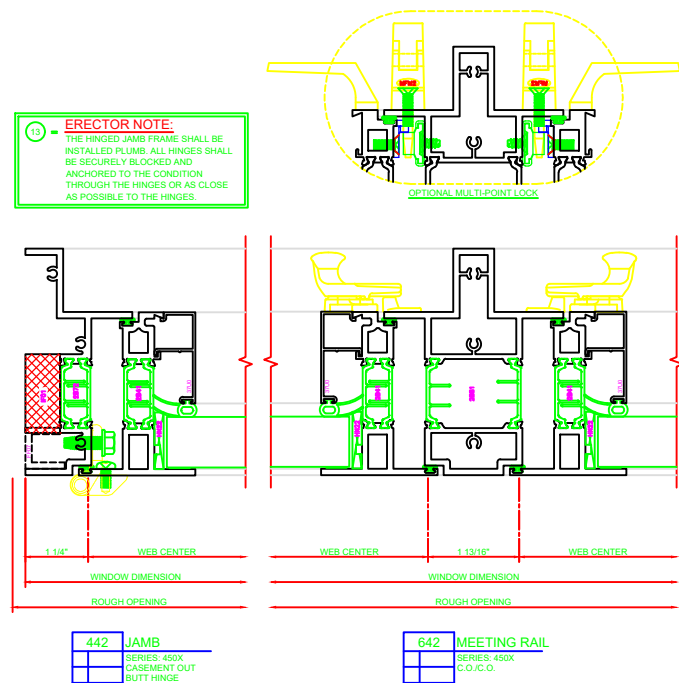

140	HEAD
SERIES: 450X CASEMENT OUT 4-BAR ARMS	

240	SILL
SERIES: 450X CASEMENT OUT 4-BAR ARMS	

## 4-BAR ARMS BUTT HINGE

141	HEAD
SERIES: 450X PROJECT OUT BUTT HINGE	

241	SILL
SERIES: 450X CASEMENT OUT BUTT HINGE	