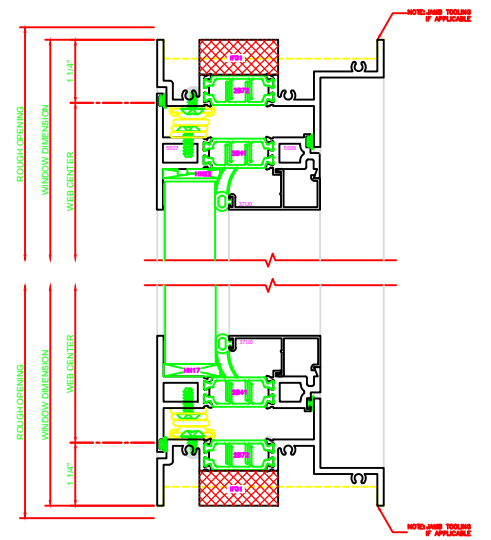

140	HEAD
SERIES: 450X CASEMENT OUT 4-BAR ARMS	

240	SILL
SERIES: 450X CASEMENT OUT 4-BAR ARMS	

## 4-BAR ARMS BUTT HINGE

141	HEAD
SERIES: 450X PROJECT OUT BUTT HINGE	

241	SILL
SERIES: 450X CASEMENT OUT BUTT HINGE	